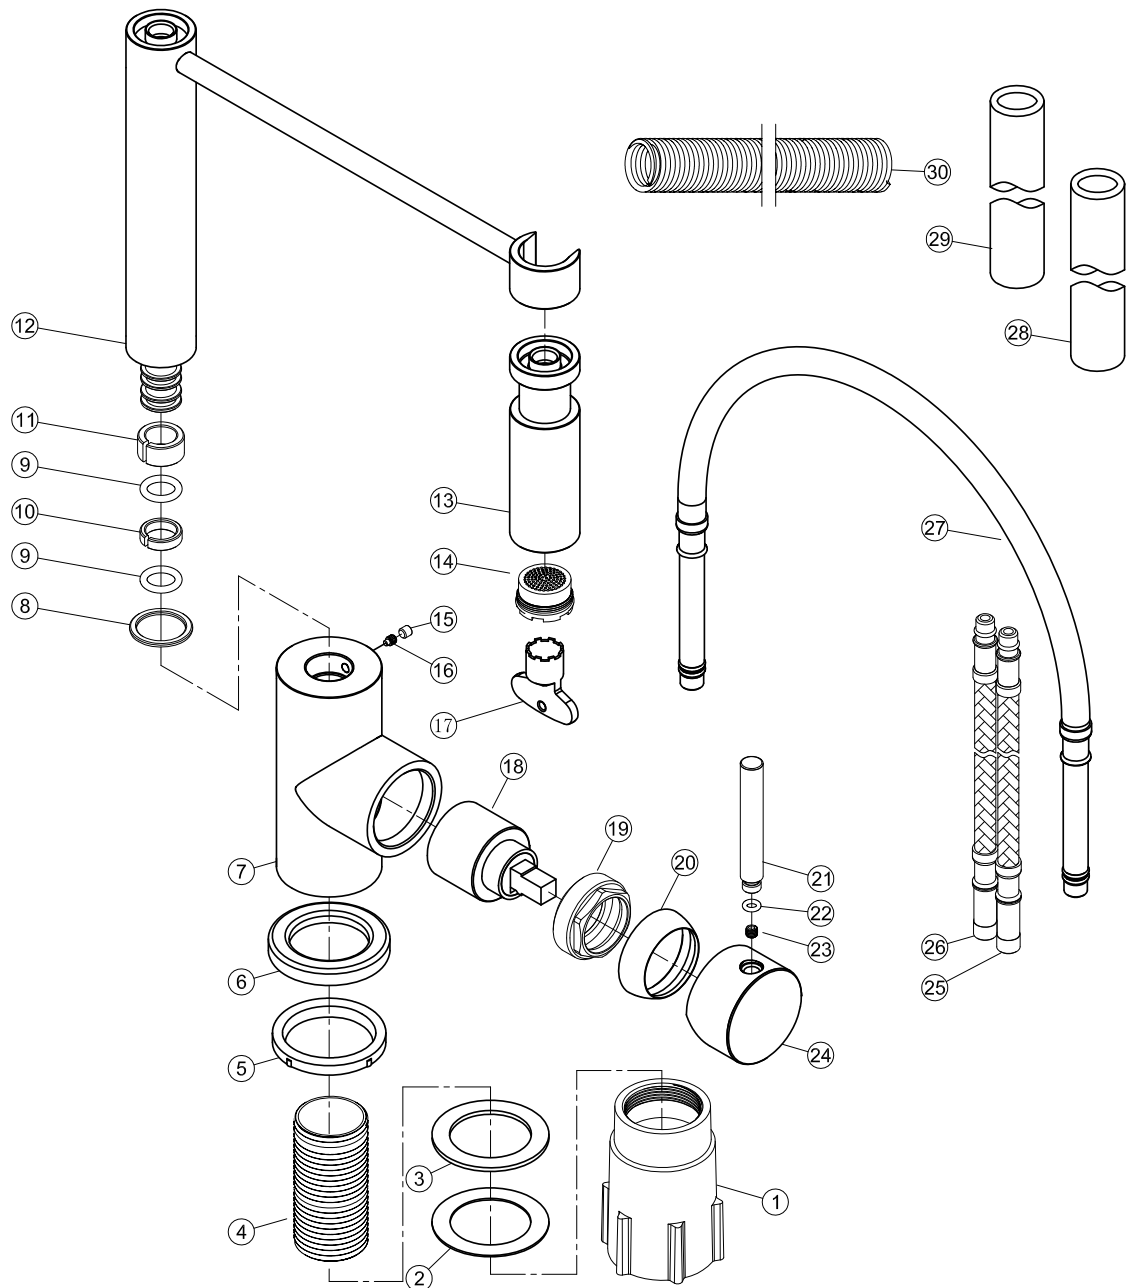

- 1 Fixing bushing
- 2 Washer
- 3 Rubber
- 4 Threaded tube
- 5 Base Rubber
- 6 Base
- 7 Body
- 8 O ring
- 9 O ring
- 10 C ring
- 11 C ring
- 12 Bottom spout
- 13 Spout head
- 14 Aerator
- 15 Decoration rubber
- 16 Inner hex screw
- 17 M24Wrench
- 18 Cartridge
- 19 Screw nut
- 20 Cover ring
- 21 Handle bar
- 22 O ring
- 23 Inner hex screw
- 24 Handle base
- 25 Flexible hose
- 26 Flexible hose
- 27 Spout hose
- 28 Color hose
- 29 Color hose
- 30 Spring hose

# Steel Pro Amber

Art no: 30082 RSK: 8311454

**SCANDTAP®**  
BATHROOM CONCEPTS

Scandtap AB, Olofsdalsvägen 21, 302 41 Halmstad, Sweden  
info@scandtap.com, www.scandtap.com